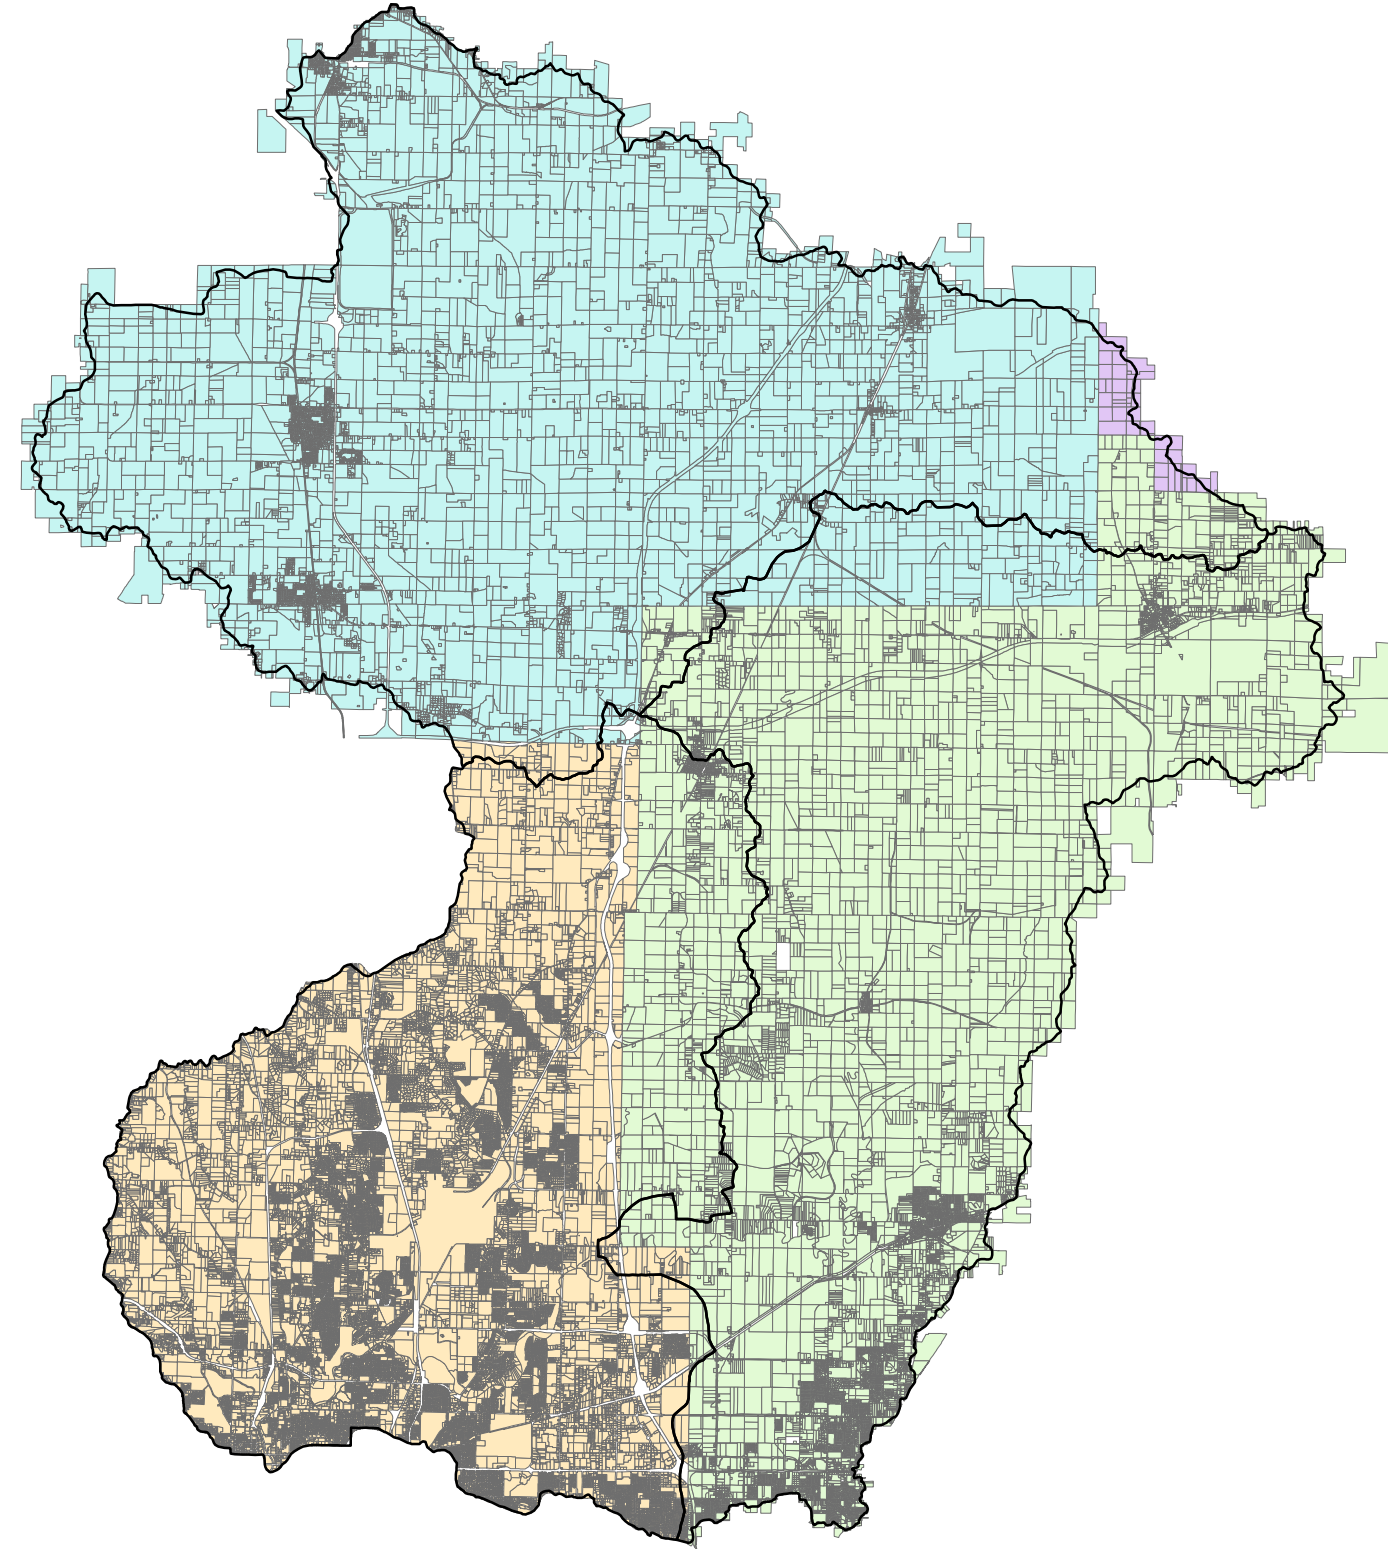

Pigeon Creek Watershed Map

Legend

-  Pigeon Creek Watershed - 239,765 +/- acres
-  Gibson_County_Parcel Count is 7,599 totaling +/- 100,200 Acres
-  Pike_County_Parcel Count is 44 totaling +/- 1,344 Acres
-  Vanderburgh_County_Parcel Count is 40,832 totaling +/- 53,278 Acres
-  Warrick_County_Parcel Count is 14,899 totaling +/- 84,913 Acres