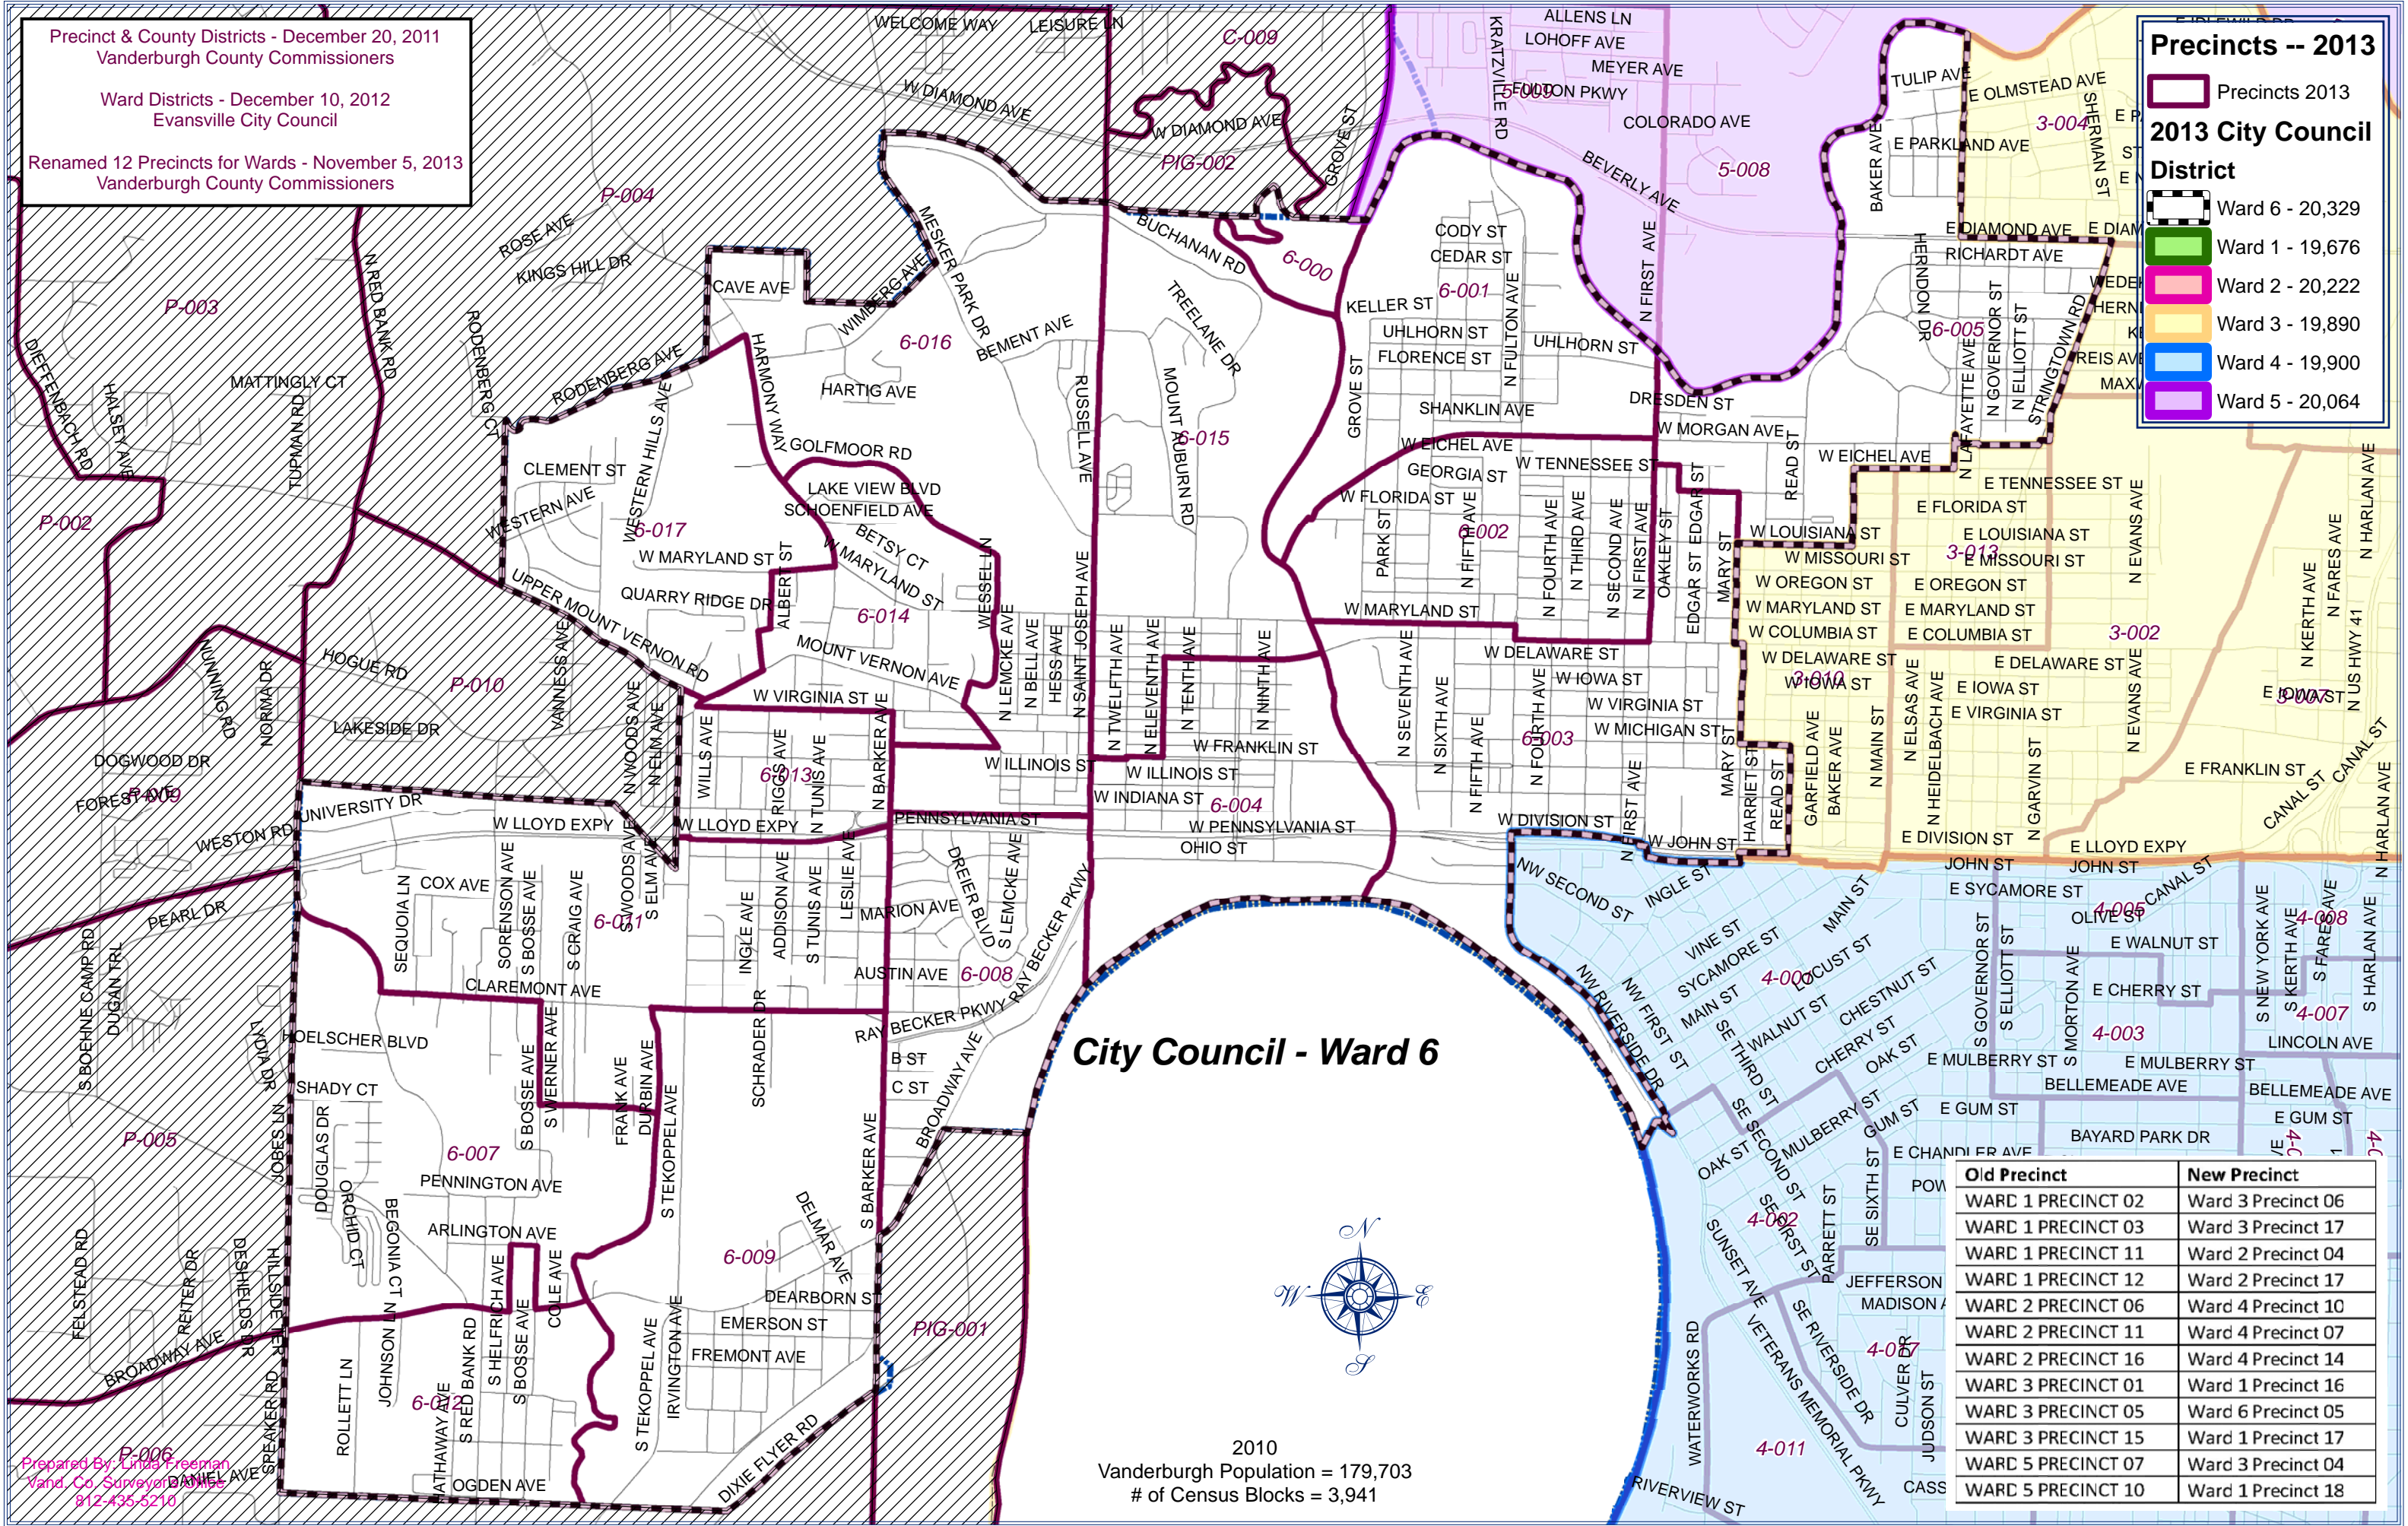

Precinct & County Districts - December 20, 2011
Vanderburgh County Commissioners

Ward Districts - December 10, 2012
Evansville City Council

Renamed 12 Precincts for Wards - November 5, 2013
Vanderburgh County Commissioners

Precincts -- 2013

Precincts 2013
 Ward 6 - 20,329
 Ward 1 - 19,676
 Ward 2 - 20,222
 Ward 3 - 19,890
 Ward 4 - 19,900
 Ward 5 - 20,064

2013 City Council District

City Council - Ward 6

2010
Vanderburgh Population = 179,703
of Census Blocks = 3,941

Old Precinct	New Precinct
WARD 1 PRECINCT 02	Ward 3 Precinct 06
WARD 1 PRECINCT 03	Ward 3 Precinct 17
WARD 1 PRECINCT 11	Ward 2 Precinct 04
WARD 1 PRECINCT 12	Ward 2 Precinct 17
WARD 2 PRECINCT 06	Ward 4 Precinct 10
WARD 2 PRECINCT 11	Ward 4 Precinct 07
WARD 2 PRECINCT 16	Ward 4 Precinct 14
WARD 3 PRECINCT 01	Ward 1 Precinct 16
WARD 3 PRECINCT 05	Ward 6 Precinct 05
WARD 3 PRECINCT 15	Ward 1 Precinct 17
WARD 5 PRECINCT 07	Ward 3 Precinct 04
WARD 5 PRECINCT 10	Ward 1 Precinct 18